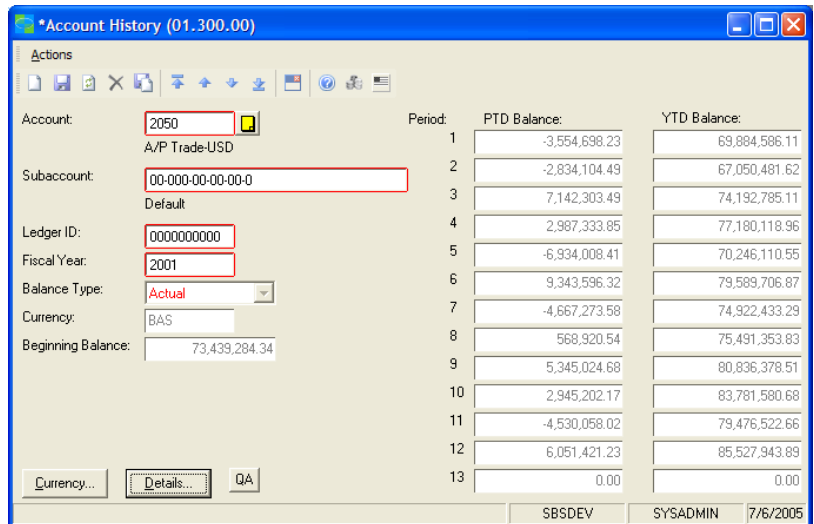

Add Commas to Numeric Fields in Microsoft Dynamics SL Screens

QUICKCOMMA

Which display would you rather see?

QuickComma adds commas to numeric fields in Dynamics SL.

QuickComma includes a customization for every Solomon screen containing a decimal numeric field.

QuickComma's Dynamic Customization adds commas to custom screens and third-party applications.

QuickComma's Installation Utility installs and manages QuickComma customizations quickly and easily.

Grasp values instantly.

QuickComma improves the readability of Microsoft Dynamics SL (Solomon) screens so you can obtain information quickly and accurately.

Technical Specifications

Product Type

Dynamics SL (Solomon) Customization
(Supplemental Product)

Technical Requirements

Standard Dynamics SL (Solomon) environment
Customization Manager

Supported Dynamics SL Versions

Microsoft Dynamics SL 2011, 7.0 Feature Pack
1, SL 7.0